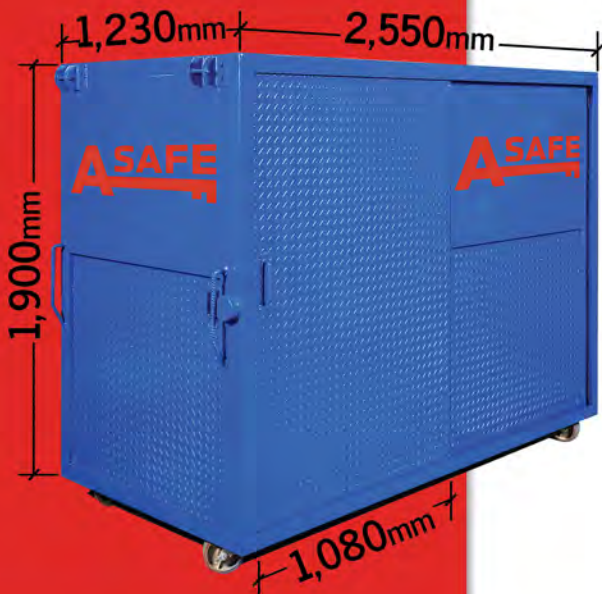

- ✓ For the **protection** of all your on site valuables
- ✓ Manufactured to the **highest quality**
- ✓ Designed to fit easily into an **Alimak**

A SAFE

SMALL

1.2 m³

675mm L x 1640mm H x 1320mm W

\$29
per week*

Swing Doors
1.2m³

\$29
per week*

MEDIUM

Sliding Door
2.1m³

\$34
per week*

LARGE

Sliding Door
5m³

\$39
per week*